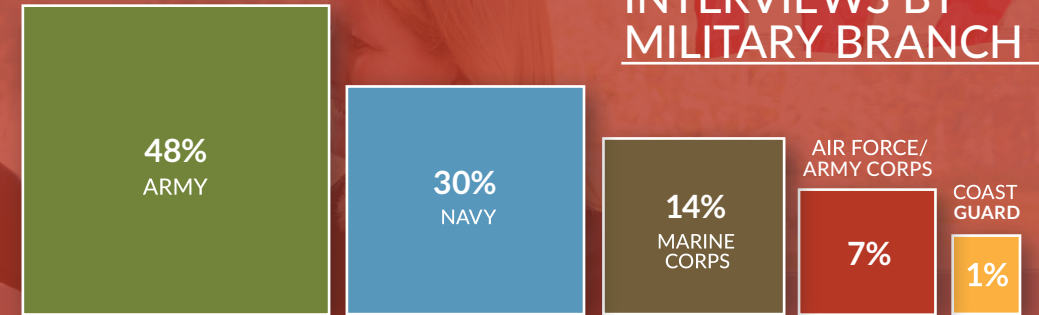

USS Orion AS-18 Reunion

72 YOUTH TOURS!

6,907 3RD GRADERS SERVED

05

Bubble Demo at the Imaginarium

VOICES OF IOWA

TOTAL INTERVIEWS CONDUCTED
2250

- Over **1,800** Veteran interviews conducted
- Over **450** farm interviews conducted in partnership with Silos & Smokestacks National Heritage Area
- All interviews archived at Grout Museum for use in research, exhibit development, promotion and educational programming