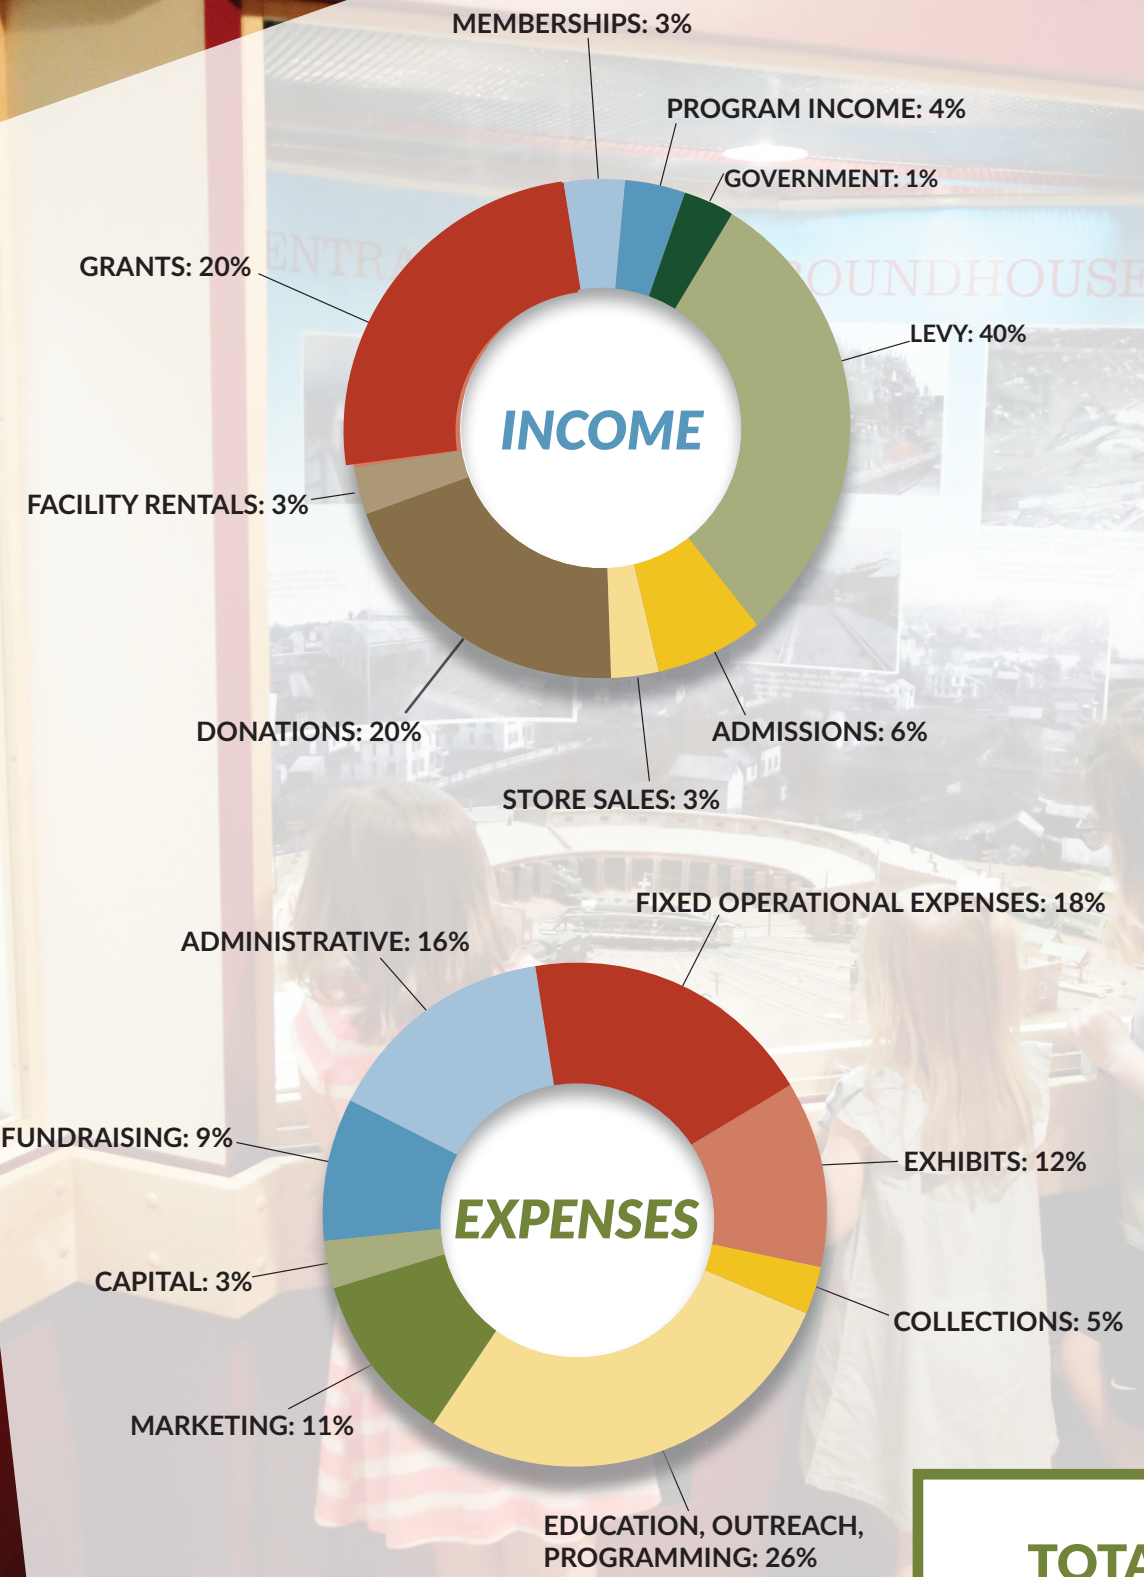

INCOME AND EXPENDITURES

**TOTAL
BUDGET**
$1,515,177