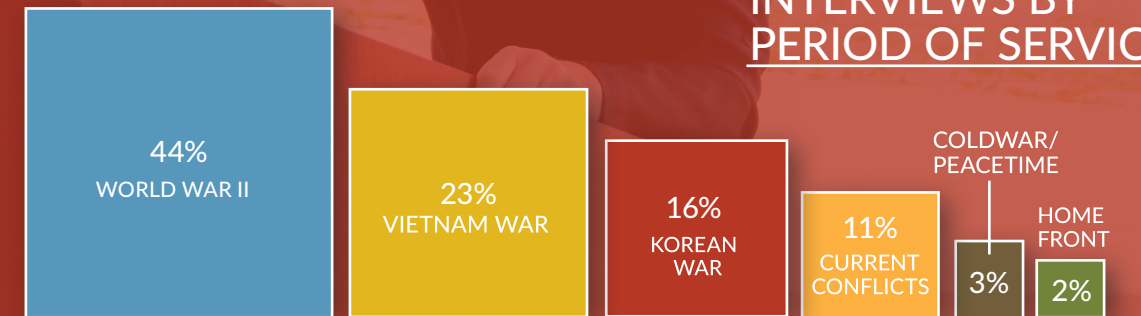

INTERVIEWS BY PERIOD OF SERVICE