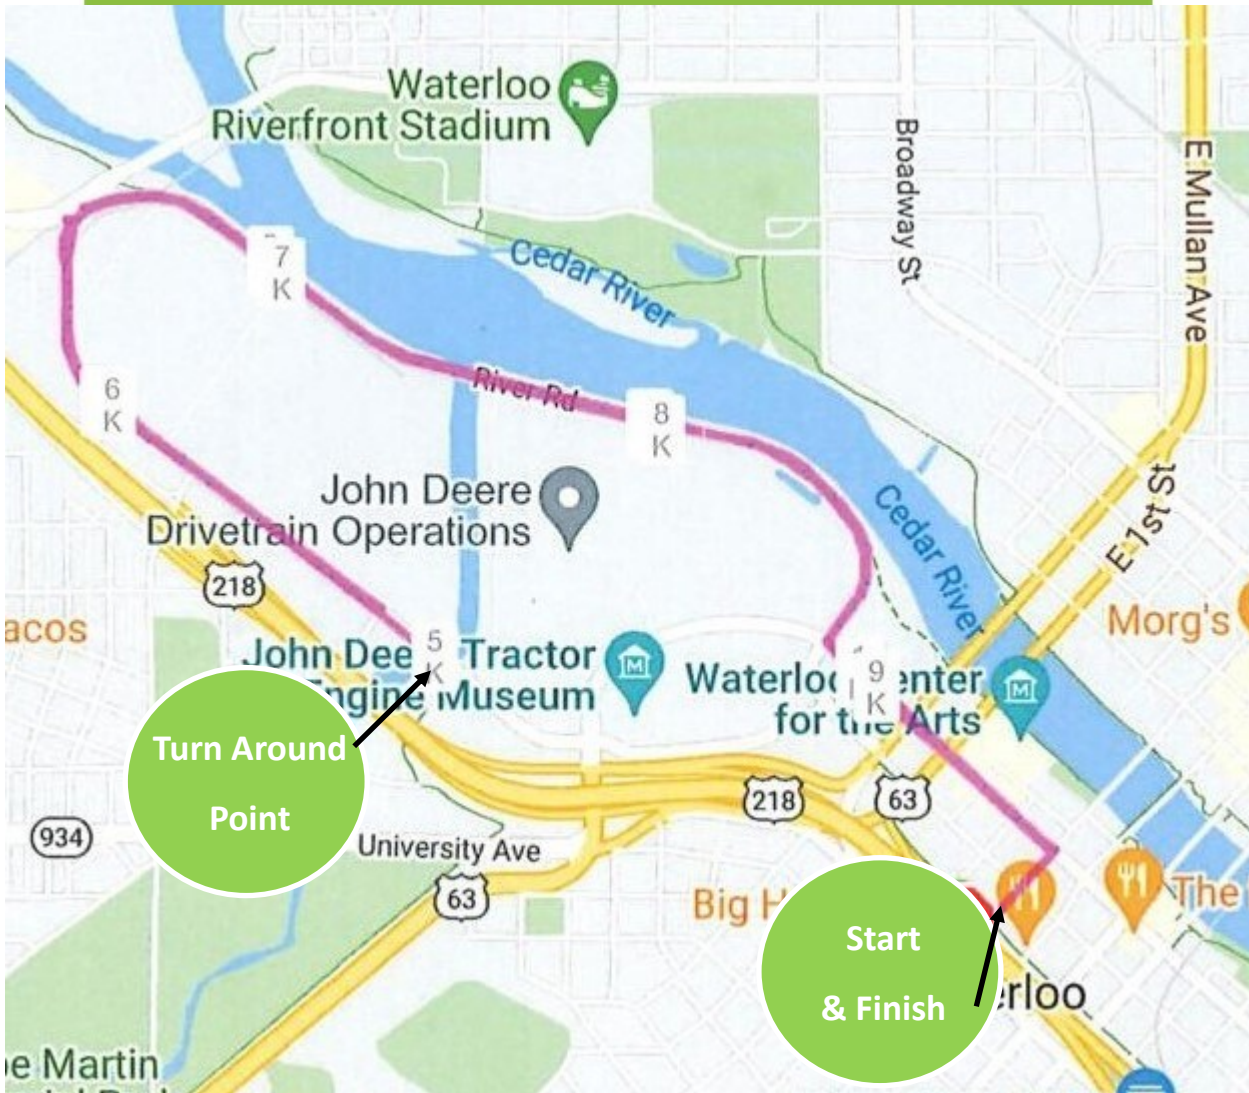

**SULLIVAN BROTHERS VETERANS MEMORIAL 5K/10K**

- Start at Park Ave & Washington (east side near parking under 218)
- Park Ave to Commercial
- Commercial to River Road
- River Road to Westfield
- Westfield to Duryea Street
- Turn Around, Return on Same Route