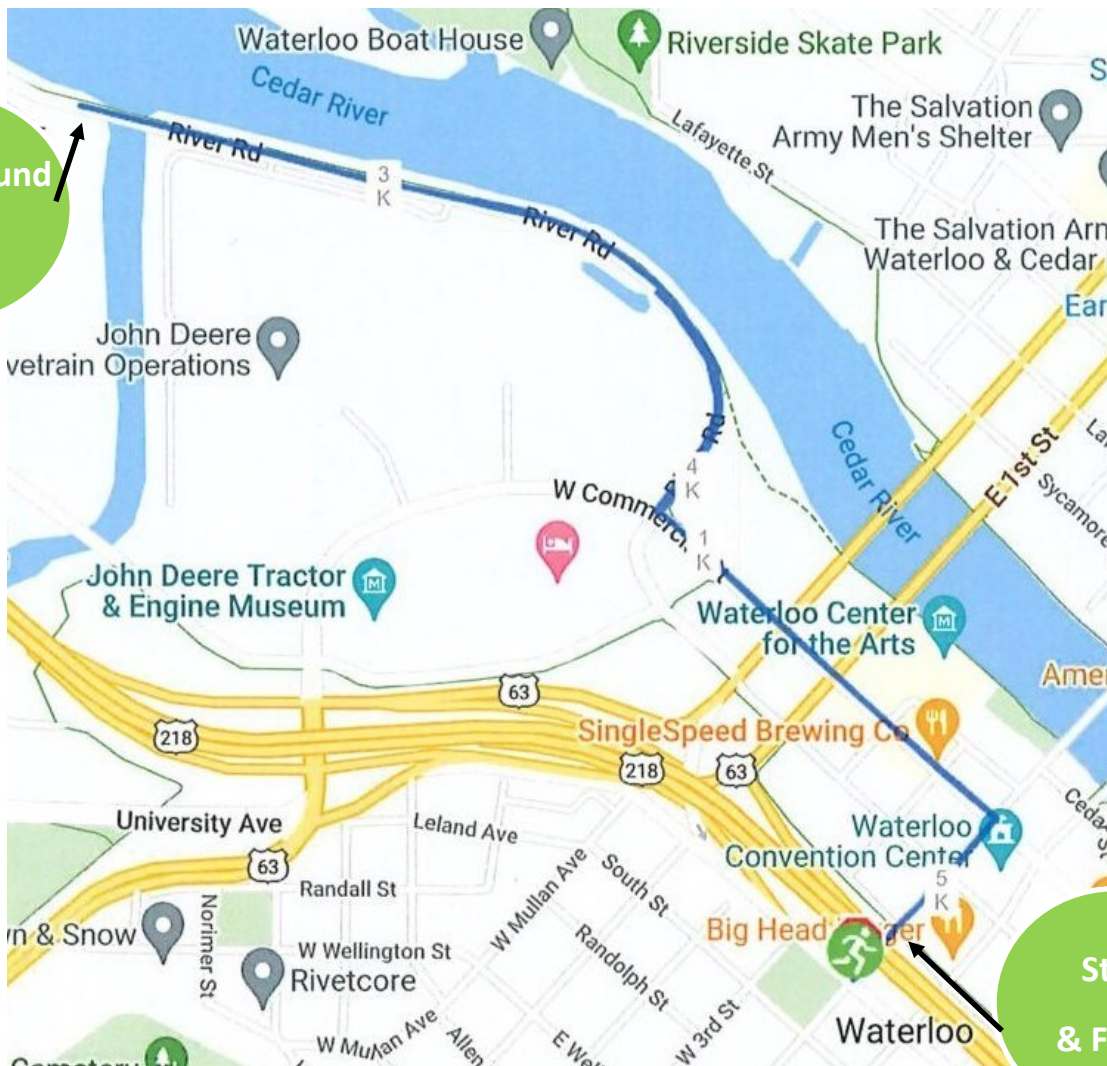

SULLIVAN BROTHERS VETERANS MEMORIAL 5K/10K

Turn Around
Point

Start
& Finish

- Start at Park Ave & Washington (east side near parking under 218)
- Park Ave to Commercial
- Commercial to River Road
- Turn Around, Return on Same Route
- River Road to Commercial
- Commercial to Park Ave