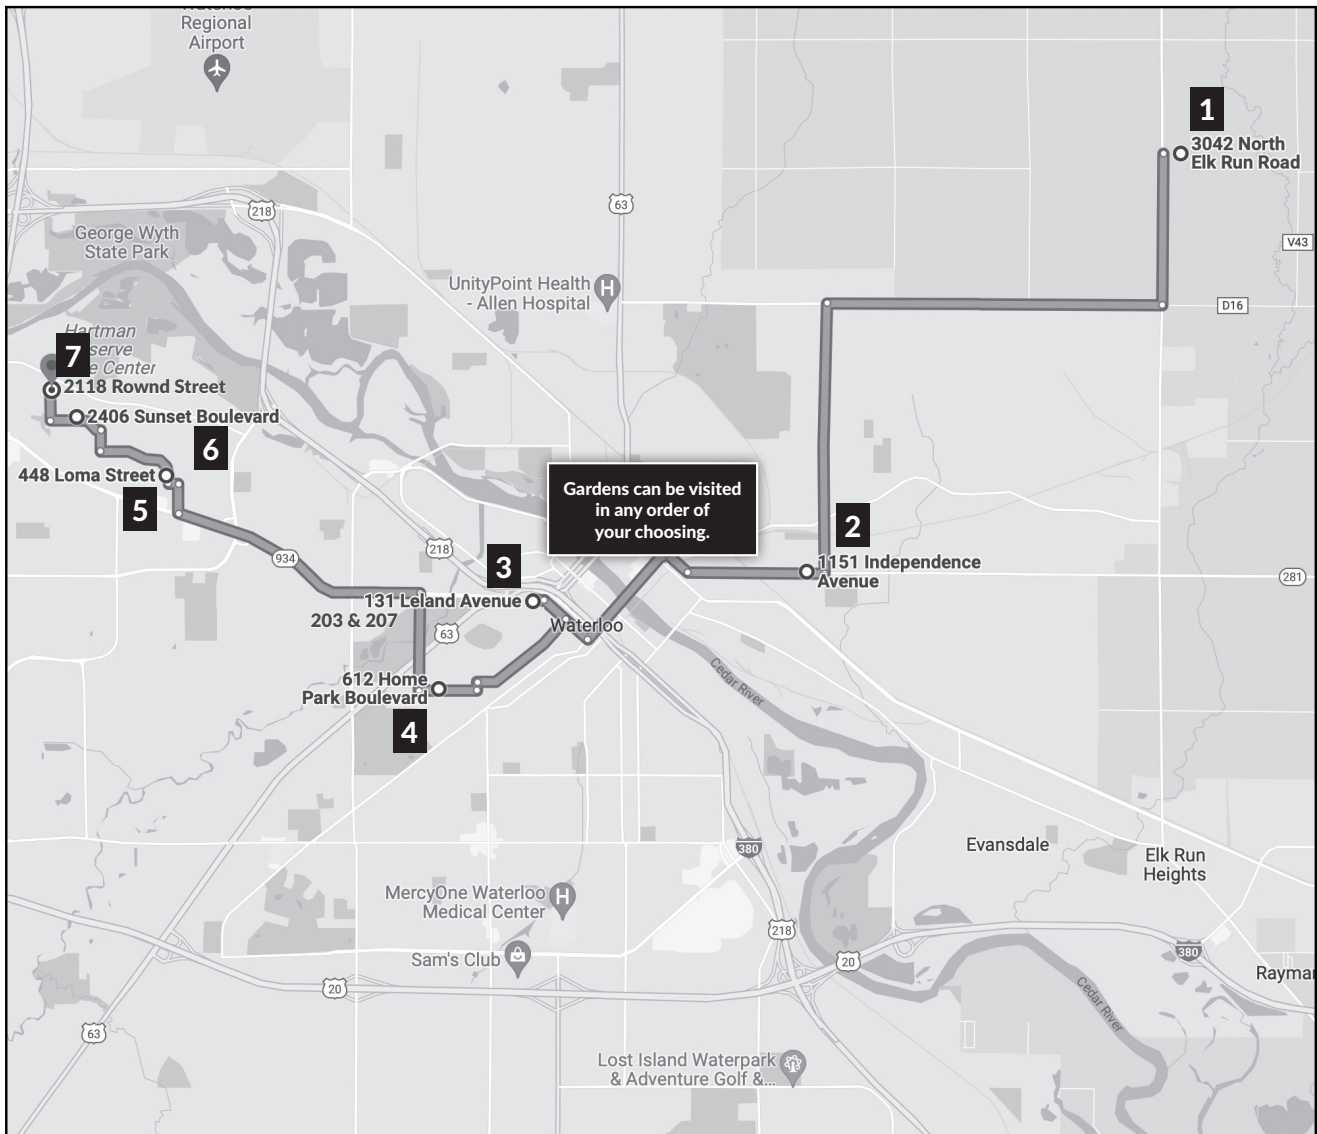

2022 Garden Tours Map

1. GINNY AND RANDY PLATTE | 3042 NORTH ELK RUN ROAD, WATERLOO
2. KATHY AND MARK LINDA | 1151 INDEPENDENCE AVENUE, WATERLOO
3. LELAND GARDENS, WATERLOO | 131 MARY POTTER | 203 LINDA HAVERTAPE | 207 MARY POTTER
4. MARLYS ELAINE MATTHEWS | 612 HOME PARK BLVD, WATERLOO
5. ALLAIRE AND WARREN GEORGE | 448 LOMA STREET, WATERLOO
6. MARY AND DAVID KABEL | 2406 SUNSET BLVD, CEDAR FALLS
7. SANDY AND DENNIS HENDRICKSON | 2118 ROWND STREET, CEDAR FALLS